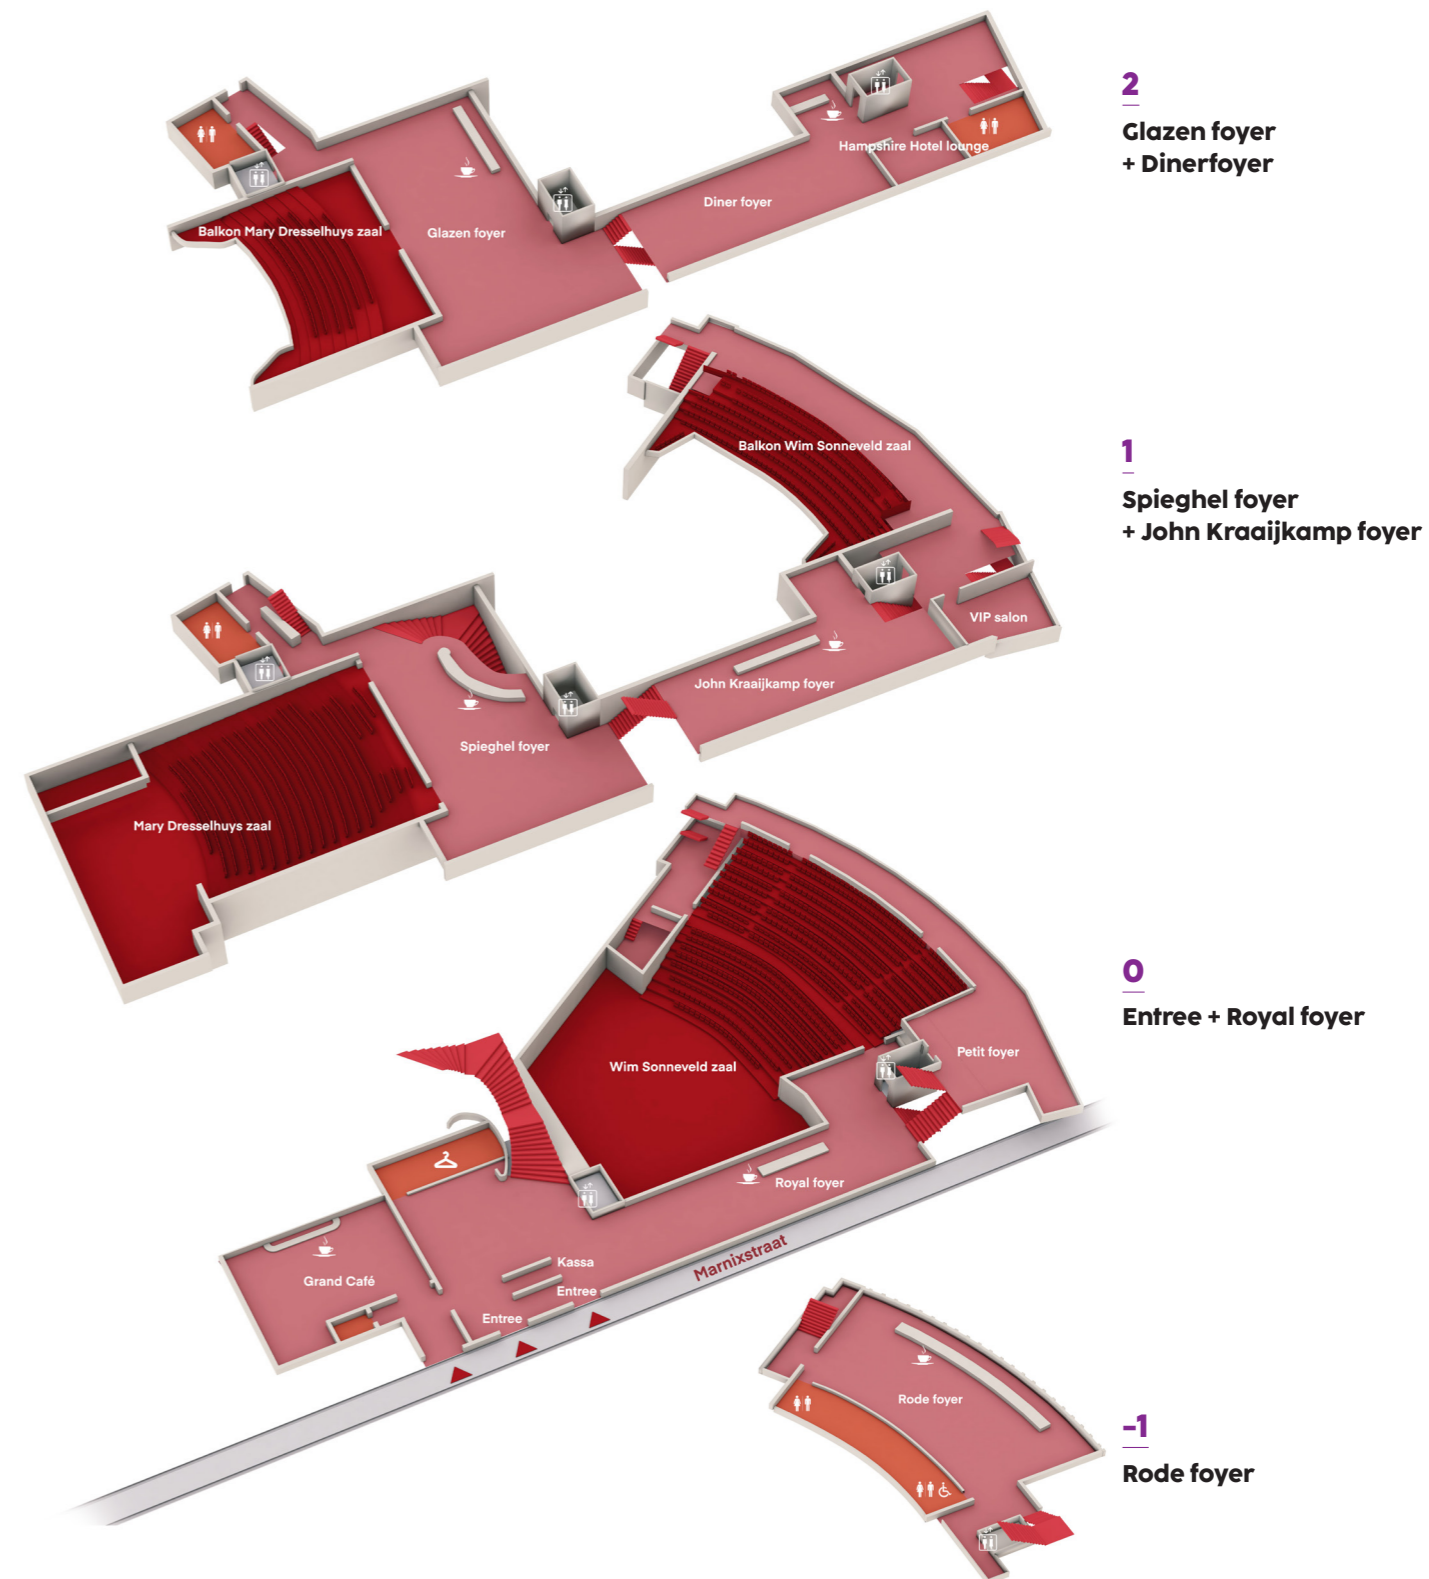

Wim Sonneveld zaal

Mary Dresselhuys zaal

| | Theater | U-vorm | Carre | Cabaret | School | Sit-down diner | Walking diner | Receptie |
|------------------------------|---------|--------|-------|---------|--------|----------------|---------------|----------|
| Wim Sonneveld zaal | 949 | | | | | | | |
| Mary Dresselhuys zaal | 601 | | | | | | | |
| Rode foyer | 170 | 32 | 40 | 96 | 64 | 180 | 280 | 330 |
| Royal foyer | | | | | | | 175 | 215 |
| Spieghe foyer | 40 | 16 | 20 | 16 | 16 | 50 | 190 | 230 |
| John Kraaijkamp foyer | 70 | | 28 | | 20 | 60 | 150 | 190 |
| Glazen foyer | 70 | 24 | 32 | 32 | 24 | 132 | 220 | 260 |
| Diner foyer | 120 | 32 | 40 | 56 | 42 | 150 | 150 | 180 |